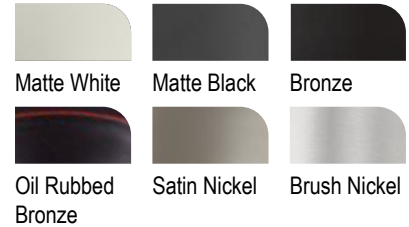

HOUSING FINISH

BLADE FINISH

ORDERING INFORMATION

Series	Size	Housing Finish	Blades	Blades Finish	Light Source	Mounting	Controls
PCF							

Series	Size	Housing Finish	Blades	Blades Finish	Light Source	Mounting	Controls
PCF	44 - 44" 52 - 52"	MW - Matte White	3 - 3 Blades	RW - Rosewood	18MCCT - 18W (2700K/ 3000K/ 4000K)	PM - Pendant Mount SM - Surface Mount	PC - Pull Chain WC - Wall Control RC - Remote Control
		MB - Matte Black	4 - 4 Blades	CD - Cedar			
		BZ - Bronze	5 - 5 Blades	WN - Walnut	NL - No Light		
		OB - Oil Rubbed Bronze		MB - Matte Black			
		SN - Satin Nickel		MW - Matte White			
BN - Brushed Nickel		BN - Brushed Nickel					