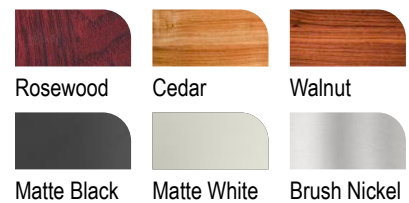

HOUSING FINISH

BLADE FINISH

ORDERING INFORMATION

Series	Size	Housing Finish	Blades	Blades Finish	Light Source	Mounting	Controls
PCF							

Series	Size	Housing Finish	Blades	Blades Finish	Light Source	Mounting	Controls
PCF	44 - 44" 52 - 52"	MW - Matte White	3 - 3 Blades	RW - Rosewood	18MCCT - 18W (2700K/ 3000K/ 4000K)	PM - Pendant Mount SM - Surface Mount	PC - Pull Chain WC - Wall Control RC - Remote Control
		MB - Matte Black	4 - 4 Blades	CD - Cedar			
		BZ - Bronze	5 - 5 Blades	WN - Walnut	NL - No Light		
		OB - Oil Rubbed Bronze		MB - Matte Black			
		SN - Satin Nickel		MW - Matte White			
BN - Brushed Nickel		BN - Brushed Nickel					