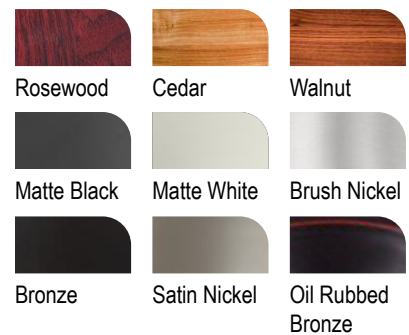

## ORDERING INFORMATION

Series	Size	Housing Finish	Blades	Blades Finish	Light Source	Mounting	Controls
ARC	52						

Series	Size	Housing Finish	Blades	Blades Finish	Light Source	Mounting	Controls
ARC	52 - 52"	<b>MW</b> - Matte White <b>MB</b> - Matte Black <b>BZ</b> - Bronze <b>OB</b> - Oil Rubbed Bronze <b>SN</b> - Satin Nickel <b>BN</b> - Brushed Nickel	<b>3</b> - 3 Blades <b>4</b> - 4 Blades <b>5</b> - 5 Blades	<b>MW</b> - Matte White <b>MB</b> - Matte Black <b>BZ</b> - Bronze <b>RW</b> - Rosewood <b>CD</b> - Cedar <b>WN</b> - Walnut <b>BN</b> - Brushed Nickel <b>OB</b> - Oil Rubbed Bronze <b>SN</b> - Satin Nickel	<b>18MCCT</b> - 18W (3000K/ 4000K/ 5000K) <b>NL</b> - No Light	<b>PM</b> - Pendant Mount <b>SM</b> - Surface Mount	<b>WC</b> - Wall Control <b>RC</b> - Remote Control