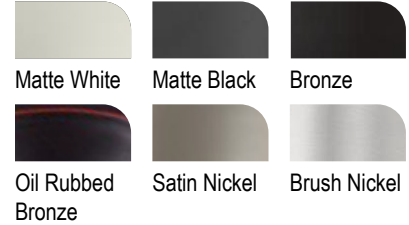

HOUSING FINISH