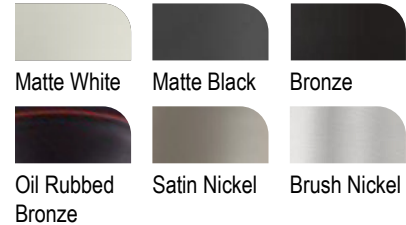

HOUSING FINISH

BLADE FINISH

ORDERING INFORMATION

Series	Size	Housing Finish	Blades	Blades Finish	Light Source	Mounting	Controls
FLF	48						

Series	Size	Housing Finish	Blades	Blades Finish	Light Source	Mounting	Controls
FLF	48 - 48"	MW - Matte White MB - Matte Black BZ - Bronze OB - Oil Rubbed Bronze SN - Satin Nickel BN - Brushed Nickel	3 - 3 Blades 4 - 4 Blades 5 - 5 Blades	RW - Rosewood CD - Cedar WN - Walnut MB - Matte Black MW - Matte White BN - Brushed Nickel	1830 - 18W (3000K) NL - No Light	SM - Surface Mount	WC - Wall Control