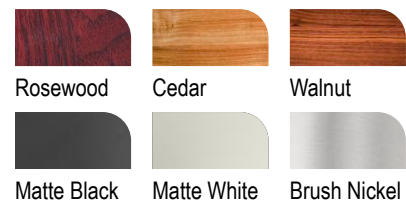

HOUSING FINISH

BLADE FINISH

ORDERING INFORMATION

Series	Size	Housing Finish	Blades	Blades Finish	Light Source	Mounting	Controls
FLF	48						

Series	Size	Housing Finish	Blades	Blades Finish	Light Source	Mounting	Controls
FLF	48 - 48"	MW - Matte White MB - Matte Black BZ - Bronze OB - Oil Rubbed Bronze SN - Satin Nickel BN - Brushed Nickel	3 - 3 Blades 4 - 4 Blades 5 - 5 Blades	RW - Rosewood CD - Cedar WN - Walnut MB - Matte Black MW - Matte White BN - Brushed Nickel	1830 - 18W (3000K) NL - No Light	SM - Surface Mount	WC - Wall Control